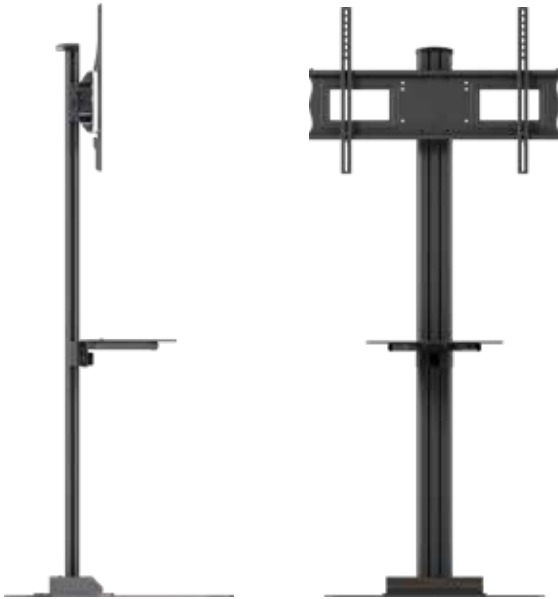

MPS-L75U-M Adjustable Hight & Tilt Floor Stand

Universal design for 37" - 70"+ displays*
Metal shelf included

Attribute	Value
Recommended display size*	37" - 70"
Weight capacity	150lb (54kg) per display
Max mounting pattern	723 x 501mm
Min mounting pattern	75x75mm
Orientation	landscape or portrait
Tilt	+15°/-5°
Max display height	65" (middle of display)
Construction	high-grade cold rolled steel
Product finish	scratch resistant epoxy powder coat
Color	black
Model number	MPS-L75U-M
Warranty	5 year limited

Floor stand with metal shelf for 37" to 70" displays. Universal design and heavy duty construction makes this stand ideal for Plasma, LCD or LED displays weighing up to 150 lb. Flat, stationary base is perfect for high traffic areas. Vertically adjustable metal shelf can be easily installed or removed without removing display.