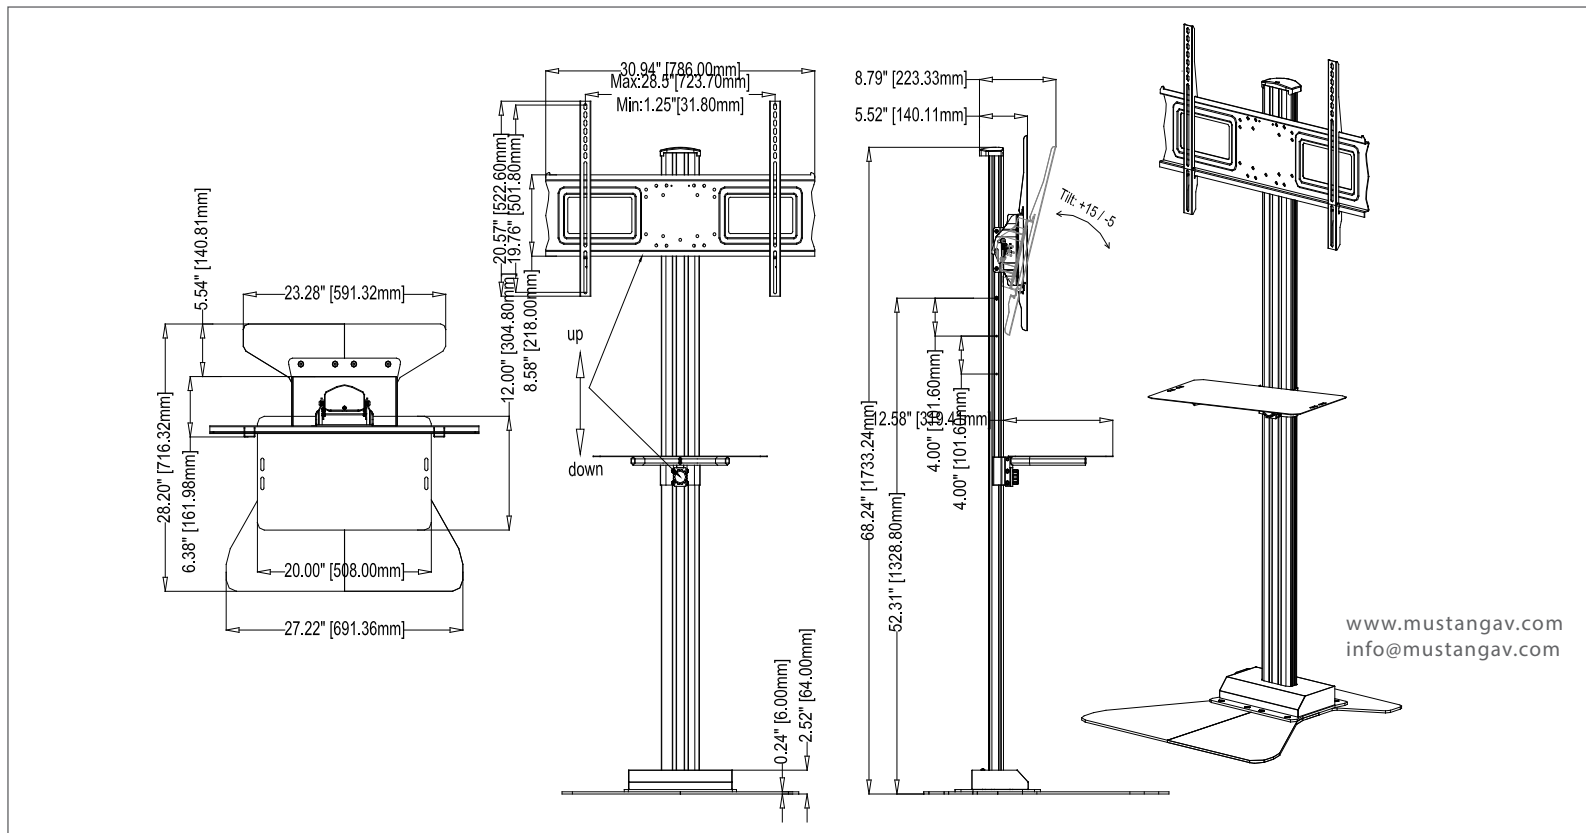

MPS-L75U-M Adjustable Floor Stand With Metal Shelf

For Displays Up To 150 lbs

Best In Class Floor Stand Mounting Solution

- Universal design
- VESA compatible
- Continuous vertical position adjustment for perfect viewing height
- Pin-locking incremental tilt adjustment
- Heavy-duty rubber casters for smooth mobility
- Metal component shelves easily attach after display is installed
- Integrated cable management for clean look
- Pre-sorted hardware pack for easy installation

SHELVING ACCESSORY

Adjustable Tempered Metal Shelf
Designed with A metal (MPMS-M) attachable shelf the MPS-L75U-M can support up to 50lbs of additional components.

MPS-L75U-M Adjustable Hight & Tilt Floor Stand

Universal design for 37" - 70"+ displays*
Metal shelf included

Attribute	Value
Recommended display size*	37" - 70"
Weight capacity	150lb (54kg) per display
Max mounting pattern	723 x 501mm
Min mounting pattern	75x75mm
Orientation	landscape or portrait
Tilt	+15°/-5°
Max display height	65" (middle of display)
Construction	high-grade cold rolled steel
Product finish	scratch resistant epoxy powder coat
Color	black
Model number	MPS-L75U-M
Warranty	5 year limited

Floor stand with metal shelf for 37" to 70" displays. Universal design and heavy duty construction makes this stand ideal for Plasma, LCD or LED displays weighing up to 150 lb. Flat, stationary base is perfect for high traffic areas. Vertically adjustable metal shelf can be easily installed or removed without removing display.