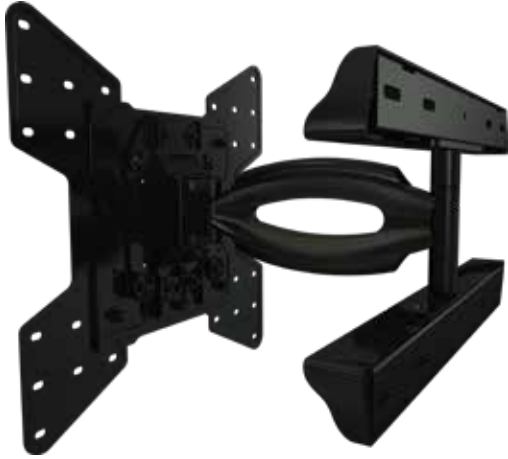

## Best In Class Pivoting Wall Mount Solution

- VESA compatible
- Lateral shift allows for perfect placement
- Pre-tensioned tilt mechanism for smooth adjustment
- Post installation display leveling without use of tools
- Integrated cable management for clean look
- Pre-sorted hardware pack for easy installation to wood studs or concrete surfaces included

**Lateral Adjustment**  
Lateral adjustment functionality for positioning display in the right spot on the wall.

**VESA Compatible**  
Fits any VESA hole pattern up to 400x400mm (15.8"x15.8").

**Full Range of Motion**  
2 pivot joints for variable viewing angles.

**Tilt**  
15° forward and 5° back tilt for optimal viewing angles.

**Mounting Hardware**  
Complete set of screen mounting hardware, labeled for ease of use and ready to go.

# MPP-L44V Pivoting Wall Mount

For 32-75" displays\*

Pivoting mount for 32" to 75" flat panel displays\*. Swinging arm holds display 3.6" from wall and extends up to 14.6". Smooth tilt adjustments of 15° forward and 5° back with a locking knob for a variety of viewing angles. 3° side to side roll for perfect positioning. Makes a secure installation quick and easy, simply hang the display and turn the pre-assembled securing screw to lock in place. Integrated cable management for clean look.