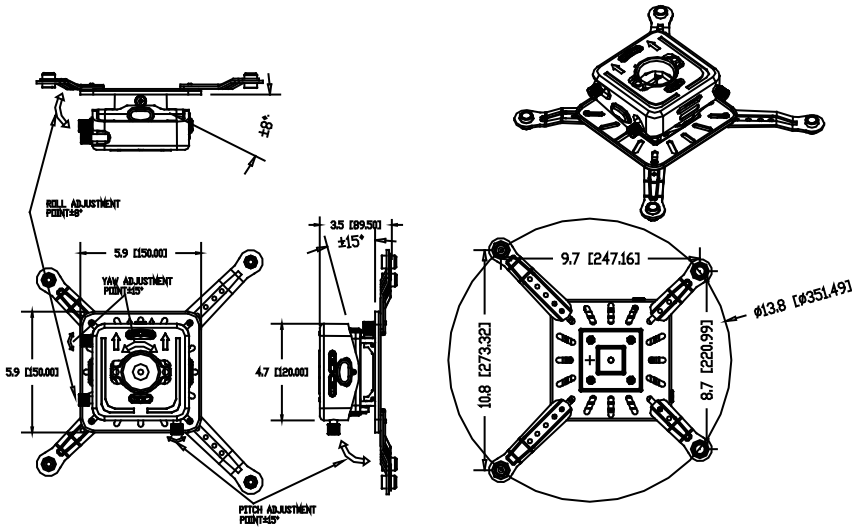

MPJ-3 Projector Mount

1-866-MOUNT-TV
www.crimsonav.com

Best In Class Projector Mount Solution

MPJ-3 Simply the Easiest Projector Mount to Install and Align!

Pitch Adjustment
+/-8°

Roll Adjustment
+/-15°

Yaw Adjustment
+/-360°

MPJ-3 Projector Mount

This universal projector mount is simply the easiest to install and also, the most precisely adjustable, without the use of tools. Heavy duty design makes this unit ideal for larger projectors and those with a lens that is off-center.

- Load: 70lb
- Pitch: +/-15°
- Roll: +/-8°
- Diameter: 351.5mm*
- Rotation: 360°
- Micro Adjust: Yes

Installation
Installs to any structure with 1.5" NTP thread. Simply rotate the large easy to grip knobs to make all the necessary adjustments during installation. Crimson lead screw adjustment mechanism is unique and precise.

Universal
Universal Design fits hole patterns up to 351.5MM diameter. Additional legs expand the range to cover any large mounting hole pattern.

Quick Release
Quick release allows easy removal for bulb replacement without losing picture adjustments.