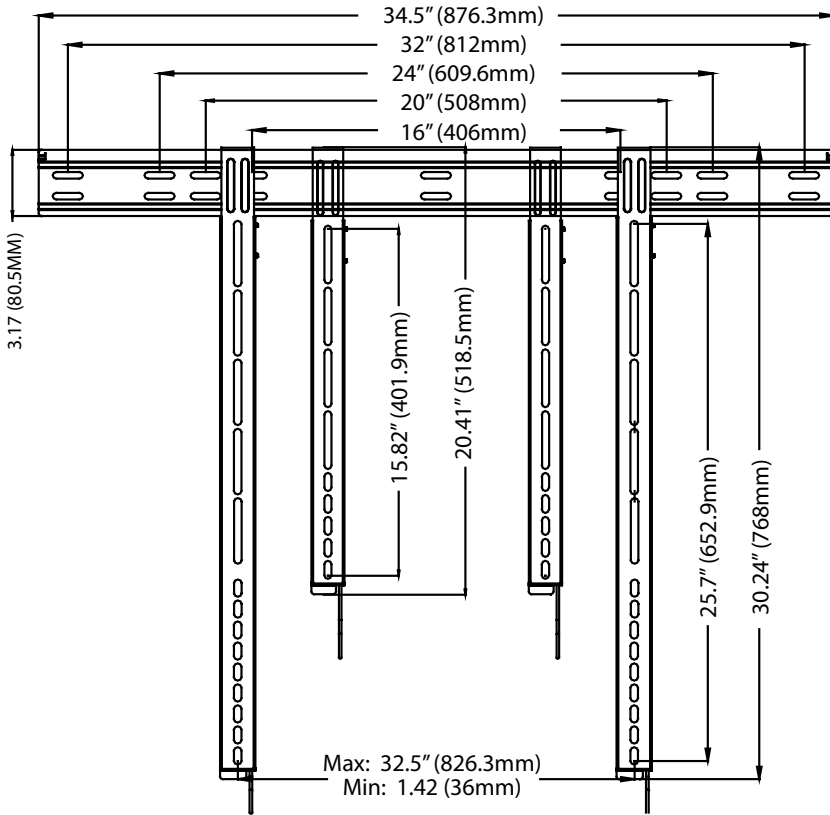

 37"-80" / 94cm-203cm

 150 LB / 68 KG

- **Universal Design / Vesa Compatible**
Works with any hole pattern up to 826x652mm (32.5"x25.7").
- **Slim Design**
Ultra-thin universal design holds flat panel screen only 0.39" (10mm) from wall.
- **Screen Size**
Fits most 37" to 80" flat panel screens weighing up to 150lb (68kg).
- **Easy Installation**
Quick and secure "hook and click" installation.
- **Easy Wiring**
Open wall plate and built-in kickstand allows easy access for wiring.
- **Lateral Adjustment**
Lateral shift for perfect screen placement.
- **Included Hardware**
Pre-sorted hardware pack for easy component selection and installation (hardware for installation to wood studs or concrete surfaces included).

Functional Specifications

Depth from wall: 0.39" (10mm)

Mounting Surfaces: Wood studs, concrete & cinder block (with included hardware). Metal Studs (requires accessories).

Max Mounting Pattern:
826mm (32.5") width
652mm (25.7") height

0.39" (10mm)

Product Specifications

Package Specifications

PRODUCT WEIGHT	LOAD CAPACITY	COLORS	FINISH	PACKAGE SIZE (WxHxD)	SHIP WEIGHT	UPC CODE	PACKAGE CONTENTS
5.5lb (2.5kg)	150lb (68kg)	Black	Scratch resistant powder coating	35.5" x 3.5" x 2" (902 x 89 x 51mm)	7.4lb (3.4kg)	FU65 (Black) 0815885010224	Mount, wall and screen mounting hardware, product manual.

Mounting Interface

	Universal		VESA															
	Min	Max	W	75mm	100mm	200mm	200mm	300mm	300mm	400mm	400mm	400mm	400mm	600mm	600mm	800mm	800mm	800mm
W	31mm	826mm		X	X	X	X	X	X	X	X	X	X	X	X	X	X	X
H	31mm	652mm		75mm	100mm	100mm	200mm	200mm	300mm	200mm	300mm	400mm	200mm	400mm	200mm	400mm	200mm	400mm