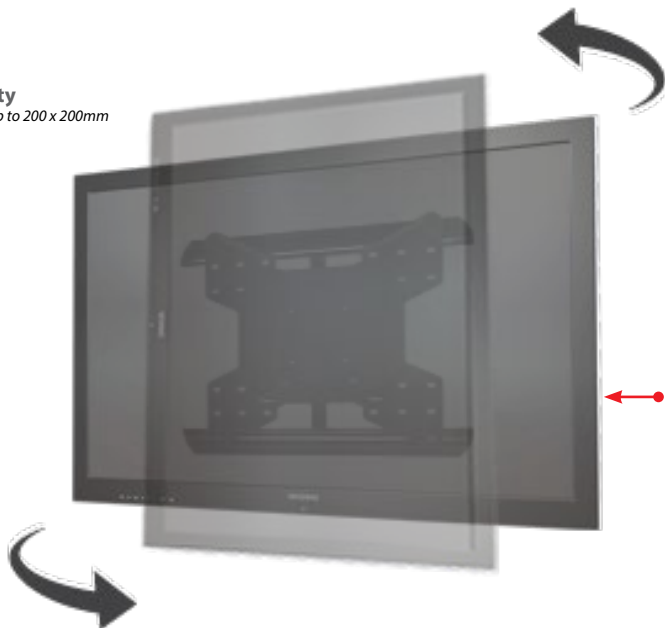

MPAD-LP Portrait To Landscape Rotation Adapter

For 32-65" Displays

Best In Class Articulating Wall Mount Solution

- Compatible with over 10 Crimson models
- Ability to rotate 90 degrees on the fly, without removing the display
- Ability to rotate without removing display
- Rotates with ease from landscape to portrait or portrait to landscape orientation
- Low profile Design

Model	Display Size	Max VESA	Orientation
MPAD-LP	32" - 65"	200x200mm	Landscape or Portrait

VESA Capatability

Fits mounting pattern up to 200 x 200mm

Easy Rotation

Rotates with ease from landscape to portrait or portrait to landscape orientation.

Capatability

Compatible with over 10 Crimson models

Mounting Hardware

Complete set of mounting hardware, labeled for ease of use and ready to go.

MPAD-LP Portrait To Landscape Rotation Adapter

For 32-65" displays

Portrait to landscape rotation adapter accessory for flat panel displays. Perfect for manually rotating a flat panel display from portrait to landscape or landscape to portrait orientation without removing the display.