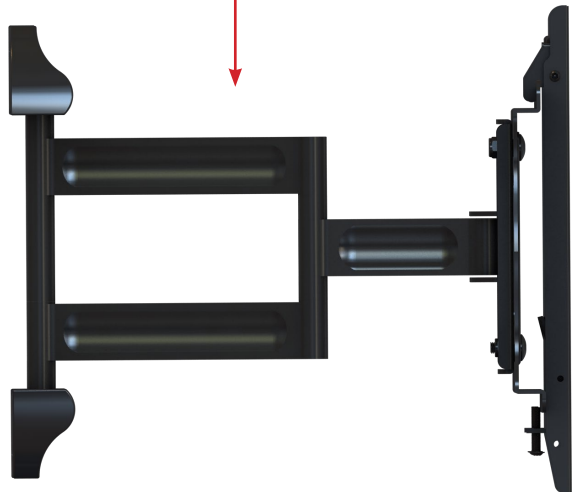

### Compatible with the LG 86" Stretch Monitor

- Universal design and VESA compatible
- Arms hold display 14.6" from wall when fully extended and just 2.88" when retracted
- Tilt adjustment allows for -6° with an integrated kickstand
- Up to 10mm (0.4") of side to side roll for post installation screen leveling without use of tools
- Integrated cable management for a clean look
- Lateral shift allows for perfect display placement

##### *Forward/Backward & Side-to-Side*

Post installation screen adjustment allows for roll (side-to-side) adjustment for perfect placement, and an integrated kickstand allows for -6° of tilt

##### *Adjustable arm for various extension lengths*

Multiple jointed arms allow the screen to be held over a foot (14.66") from the wall when extended and only 2.88" when fully retracted