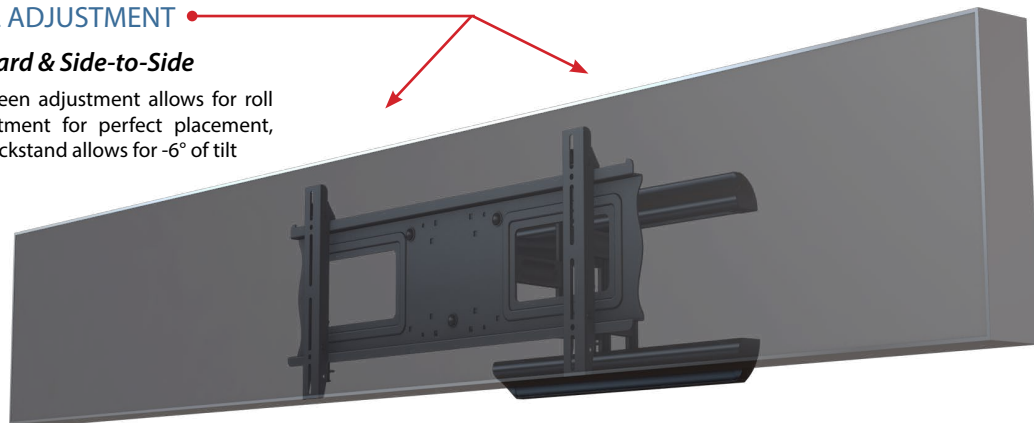

### Compatible with the LG 86" Stretch Monitor

- Universal design and VESA compatible
- Arms hold display 14.6" from wall when fully extended and just 2.88" when retracted
- Tilt adjustment allows for -6° with an integrated kickstand
- Up to 10mm (0.4") of side to side roll for post installation screen leveling without use of tools
- Integrated cable management for a clean look
- Lateral shift allows for perfect display placement

##### *Forward/Backward & Side-to-Side*

Post installation screen adjustment allows for roll (side-to-side) adjustment for perfect placement, and an integrated kickstand allows for -6° of tilt