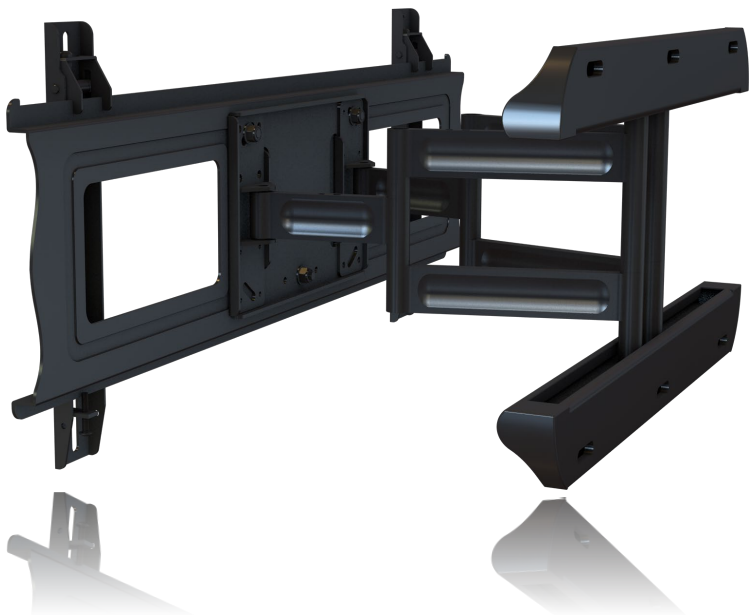

MPA-X72U Articulating Arm

For 86" LG Stretch Displays

for displays between 37" to 86"