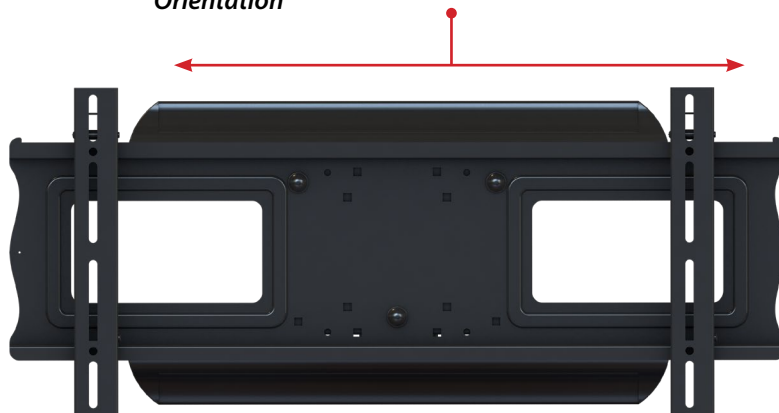

UNIVERSAL DESIGN AND VESA COMPATIBLE

Ideal for the LG 86" Stretch Monitor in Landscape Orientation