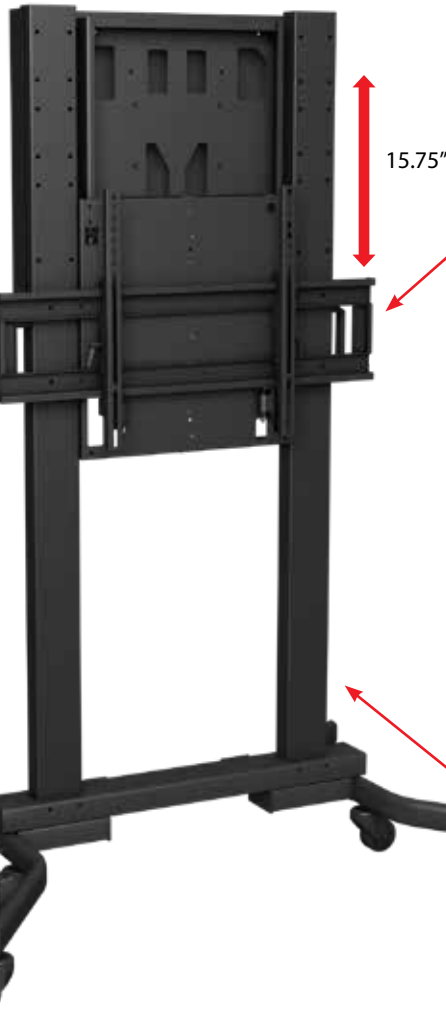

MPM-X85UB

BalanceBox Height Adjustable Display Cart

for Displays 50" - 90"

Height Adjustment with Spring-Weight Technology

- Displays easily glide up and down with up to 15.75" of height adjustment
- Supports heavy displays up to 200+ lbs
- Lockable incremental tilt adjustment up to 15°
- Heavy duty lockable casters for smooth mobility and easy transportation through standard doorways
- Choose from multiple vertically-adjustable shelf options. Shelving can mount to the front, rear, or sides of the cart

SKU	Display Size	VESA	Max Height	Max Load
MPM-X85UB	50-90"	800x500	72.56"	209 lbs

BalanceBox® Technology

One Touch Height Adjustment

Even heavy displays up to 209 lbs. will slide up and down with a light touch using the BalanceBox® spring-weight technology.

CONTINUOUS TILT

+15/-5 Degrees Tilt

Mounting plate has continuous tilt of up +15°/-5° for ideal screen placement.

HEAVY DUTY CASTERS

Smooth Movement with Little Effort

Designed for durability, the heavy duty lockable rubber casters make moving locations a simple task, and ensure that the cart stays firmly in place when locked.

For displays 50" - 90"

Attribute	Value
Display size range	50" - 90"
Weight capacity	209 lbs (94.80kg)
Max mounting pattern	800mmx500mm
Number of displays	One
Vertical adjustment	Downward vertical adjustment to 15.75"
Orientation	Landscape
Tilt	+15°/-5° with incremental tilt lock
Optional accessories	MPMS-9S metal shelf
Construction	Aluminum/high-grade cold rolled steel
Product finish	Scratch resistant epoxy powder coat
Color	Black
Model number	MPM-X85UB
Warranty	Limited lifetime