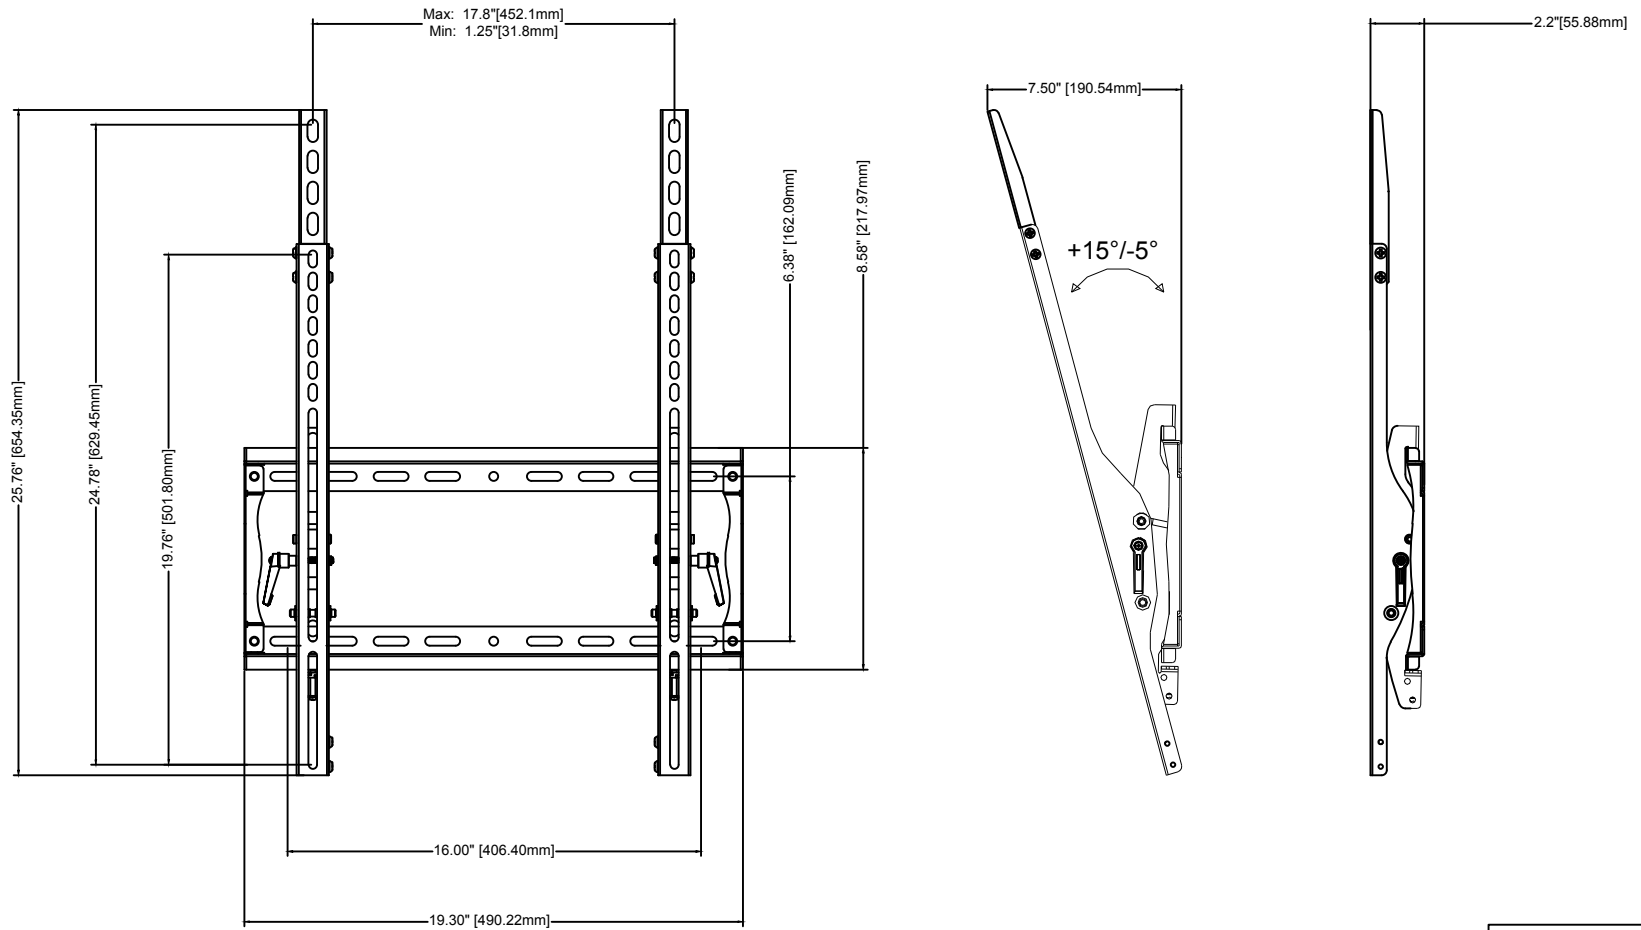

Maximum load rating: 200 lbs

THE INFORMATION CONTAINED IN THIS DRAWING IS THE SOLE PROPERTY OF MUSTANG. ANY REPRODUCTION IN PART OR AS A WHOLE WITHOUT THE WRITTEN PERMISSION OF MUSTANG AV IS PROHIBITED

MUSTANG AV.

PRODUCT ORDER NUMBER: **MPTP-L46UA**

PHONE: **1-866-395-0370**

Scale=1:1

MUSTANG AV www.mustangav.com	
TITLE:	MPTP-L46UA
SIZE B	MPTP-L46UA