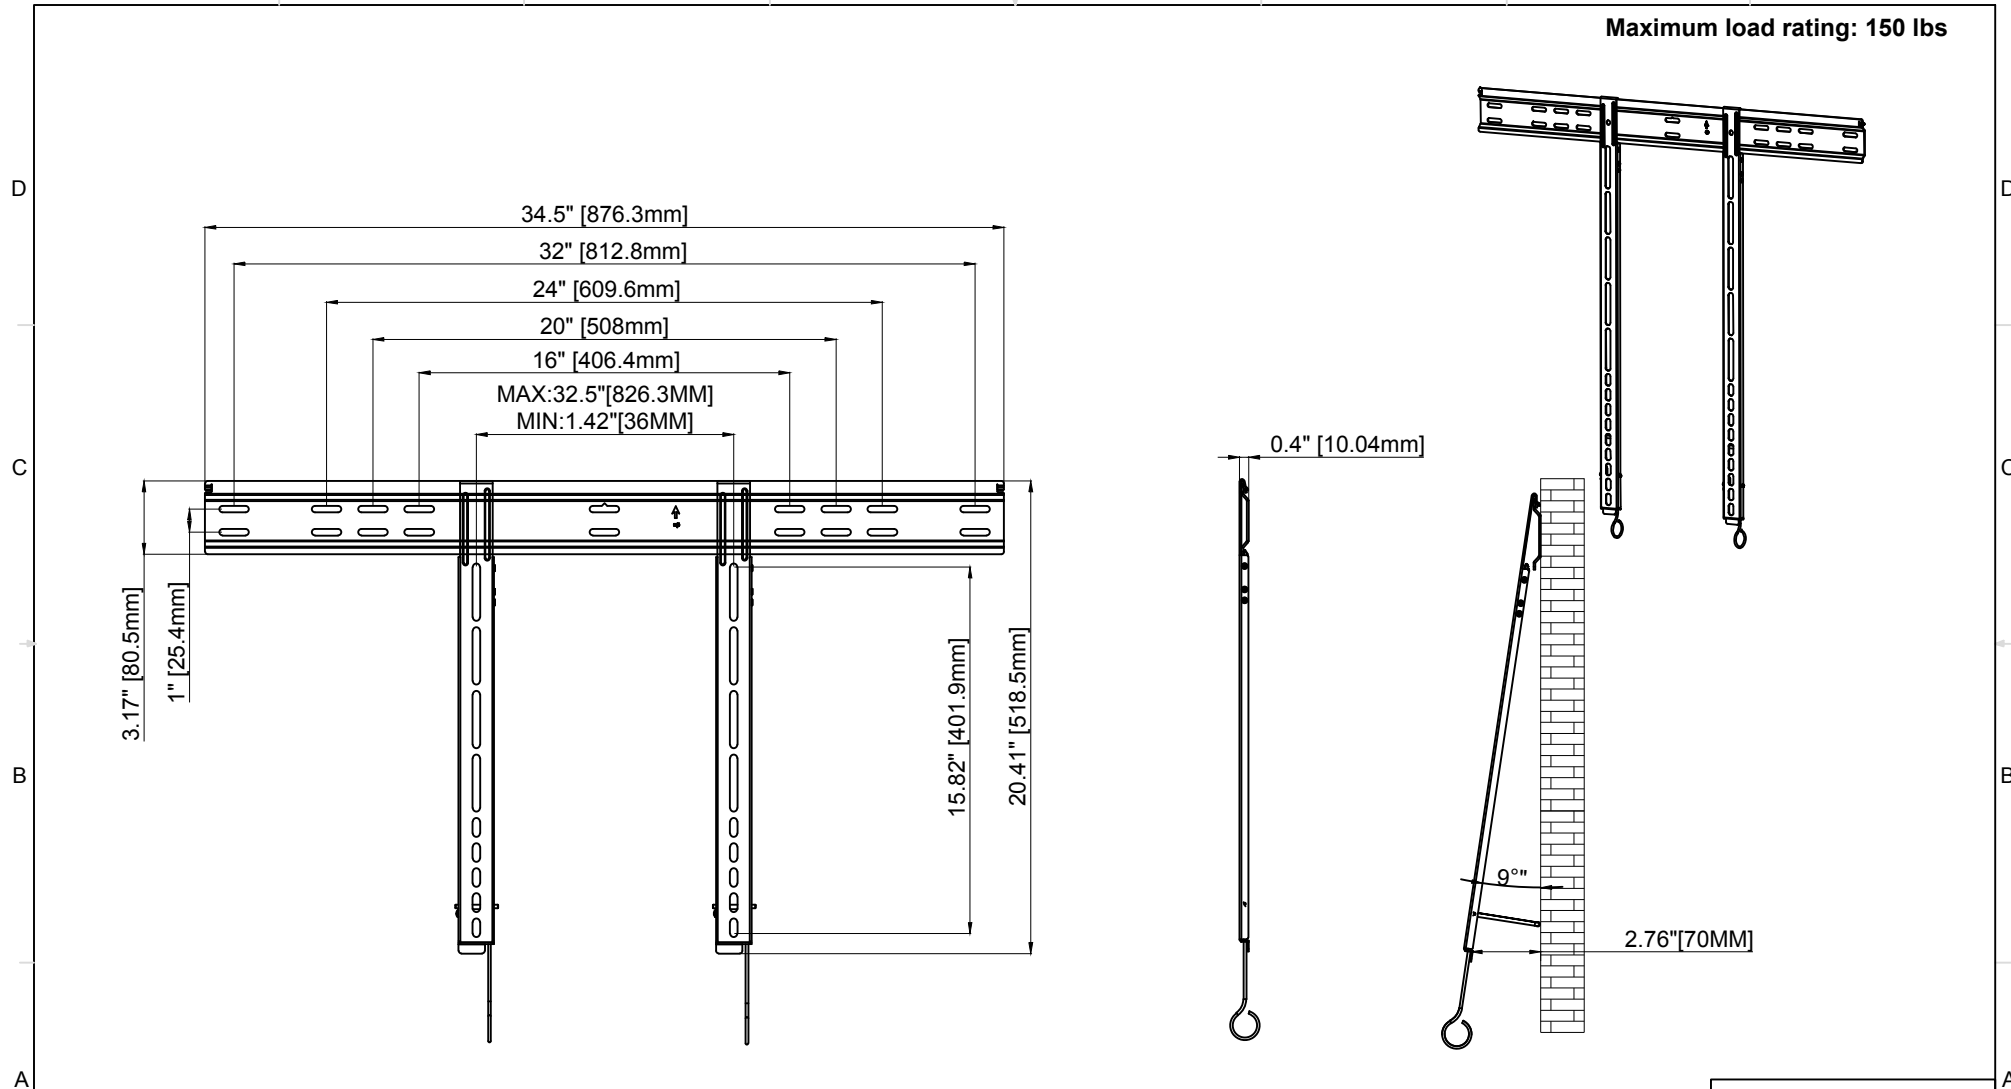

1 2 3 4 5 6 7 8

Maximum load rating: 150 lbs

THE INFORMATION CONTAINED IN THIS DRAWING IS THE SOLE PROPERTY OF MUSTANG AV. ANY REPRODUCTION IN PART OR AS A WHOLE WITHOUT THE WRITTEN PERMISSION OF MUSTANG AV IS PROHIBITED

**MUSTANG AV**

PRODUCT ORDER NUMBER: **MPFU-X84U**  
 PHONE: **1-866-395-0370**

MUSTANG AV www.mustangav.com	
TITLE: <b>MPFU-X84U</b>	
SIZE No.	<b>MPFU-X84U</b>

Scale=1:1

1 2 3 4 5 6 7 8