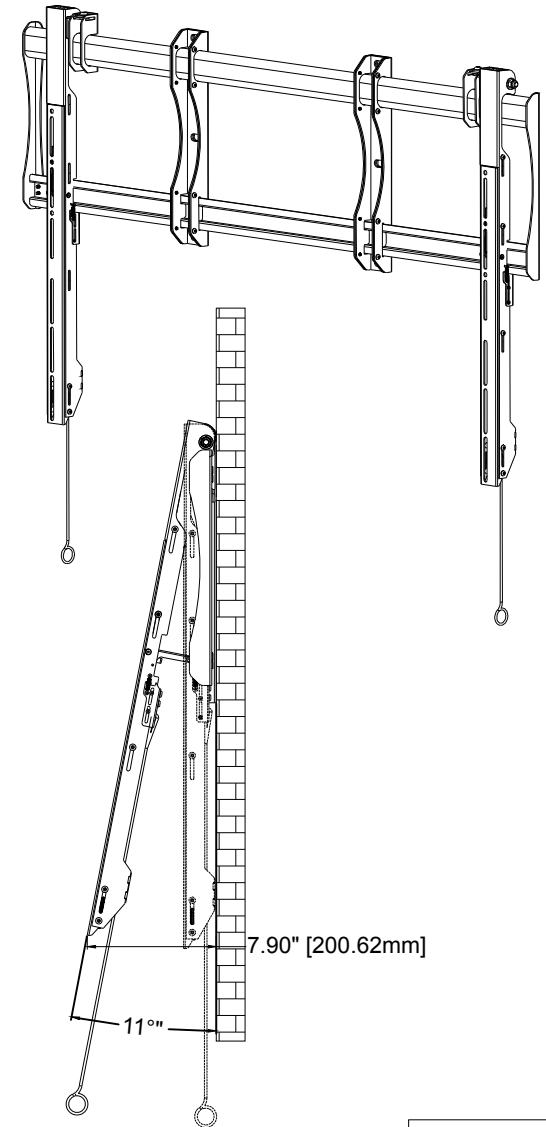

MAX Weight Capacity: 400 lb

D
C
B
A

D
C
B
A

THE INFORMATION CONTAINED IN THIS DRAWING IS THE SOLE PROPERTY OF MUSTANG AV. ANY REPRODUCTION IN PART OR AS A WHOLE WITHOUT THE WRITTEN PERMISSION OF MUSTANG AV IS PROHIBITED

MUSTANG AV

PRODUCT ORDER NUMBER: **MPF-XHD136UAL**
 PHONE: **1-866-395-0370**

Scale=1:1

MUSTANG AV www.mustangav.com	
TITLE: MPF-XHD136UAL	
SIZE: B	DWG. NO. MPF-XHD136UAL

1 2 3 4 5 6 7 8