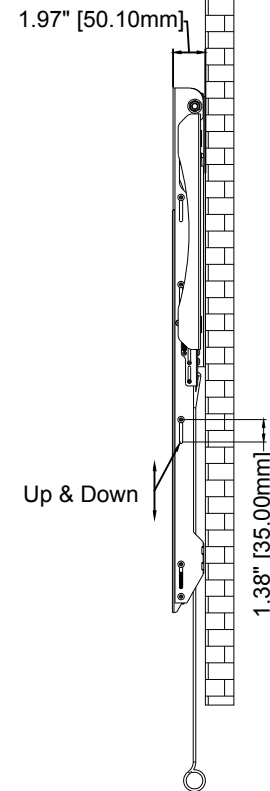

MAX Weight Capacity: 400 lb

D
C
B
A

D
C
B
A

THE INFORMATION CONTAINED IN THIS DRAWING IS THE SOLE PROPERTY OF MUSTANG AV. ANY REPRODUCTION IN PART OR AS A WHOLE WITHOUT THE WRITTEN PERMISSION OF MUSTANG AV IS PROHIBITED

MUSTANG AV

PRODUCT ORDER NUMBER: **MPF-XHD136UAL**
 PHONE: **1-866-395-0370**

Scale=1:1

MUSTANG AV www.mustangav.com	
TITLE: MPF-XHD136UAL	
SIZE: B	DWG. NO. MPF-XHD136UAL

1 2 3 4 5 6 7 8