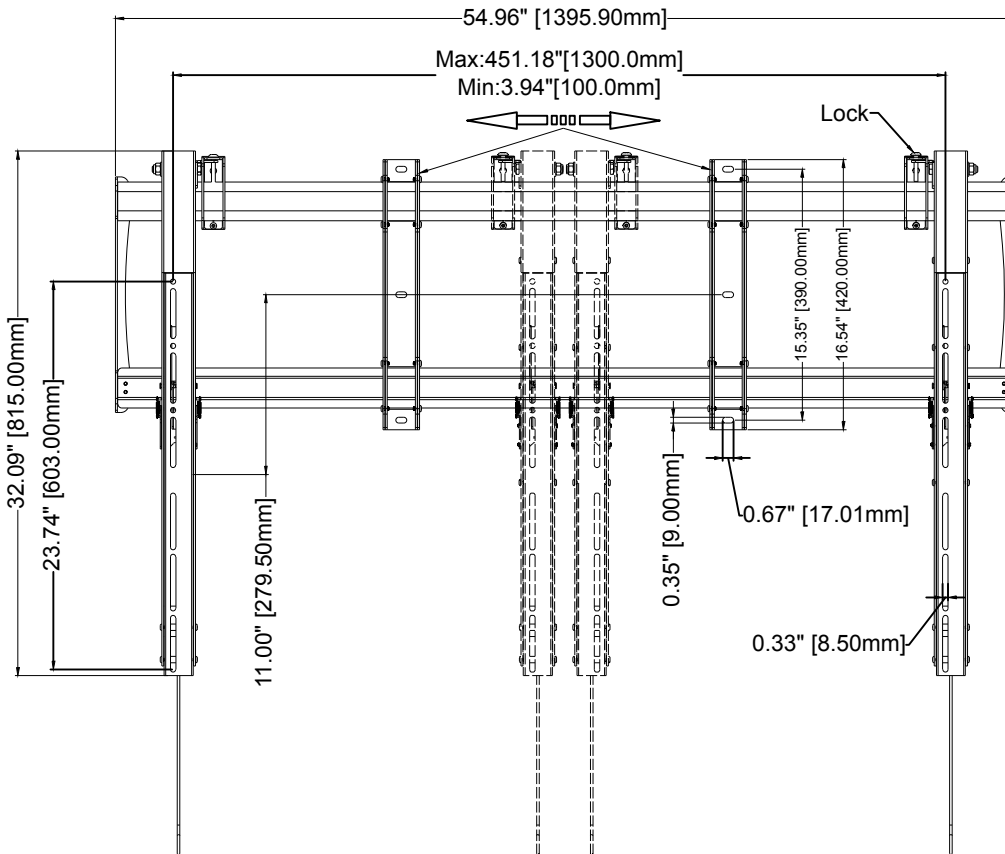

MAX Weight Capacity: 400 lb

D
C
B
A

D
C
B
A

THE INFORMATION CONTAINED IN THIS DRAWING IS THE SOLE PROPERTY OF MUSTANG AV. ANY REPRODUCTION IN PART OR AS A WHOLE WITHOUT THE WRITTEN PERMISSION OF MUSTANG AV IS PROHIBITED

MUSTANG AV

PRODUCT ORDER NUMBER: **MPF-XHD136UAL**
 PHONE: **1-866-395-0370**

Scale=1:1

MUSTANG AV www.mustangav.com	
TITLE: MPF-XHD136UAL	
SIZE: B	DWG. NO. MPF-XHD136UAL

1 2 3 4 5 6 7 8