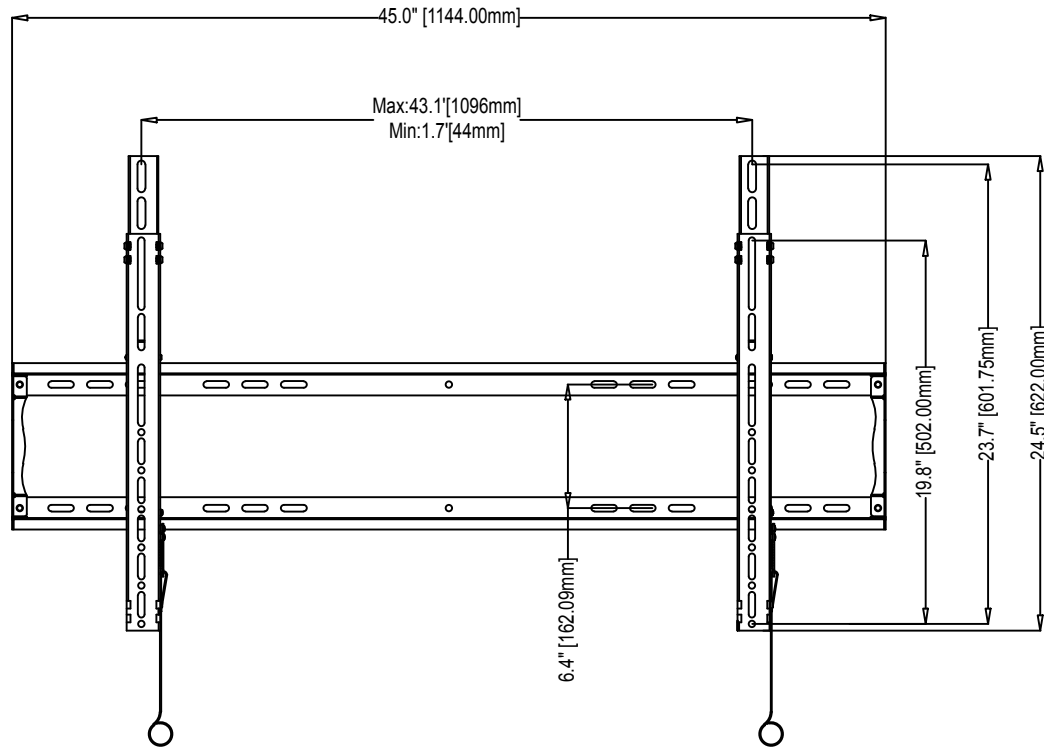

A

Maximum load rating: 300 lbs

THE INFORMATION CONTAINED IN THIS DRAWING IS THE SOLE PROPERTY OF MUSTANG AV. ANY REPRODUCTION IN PART OR AS A WHOLE WITHOUT THE WRITTEN PERMISSION OF MUSTANG AV IS PROHIBITED

**MUSTANG AV**

PRODUCT ORDER NUMBER: MPF-X106UA  
 PHONE: 1-866-395-0370

Mustang AV.  
[www.mustangav.com](http://www.mustangav.com)

TITLE: MPF-X106UA

SIZE No. B MPF-X106UA

1 2 3 4 5 6 7 8