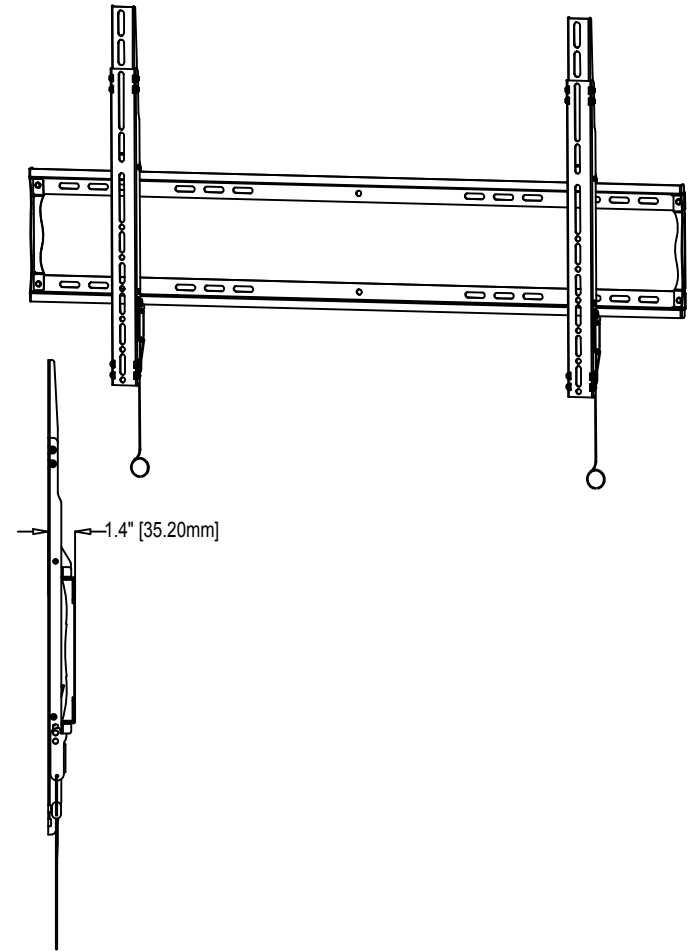

1 2 3 4 5 6 7 8

D

C

B

A

D

C

B

A

Maximum load rating: 300 lbs

THE INFORMATION CONTAINED IN THIS DRAWING IS THE SOLE PROPERTY OF MUSTANG AV. ANY REPRODUCTION IN PART OR AS A WHOLE WITHOUT THE WRITTEN PERMISSION OF MUSTANG AV IS PROHIBITED

**MUSTANG AV**

PRODUCT ORDER NUMBER: MPF-X106UA  
 PHONE: 1-866-395-0370

Mustang AV.  
[www.mustangav.com](http://www.mustangav.com)

TITLE: MPF-X106UA

SIZE No. B MPF-X106UA

1 2 3 4 5 6 7 8