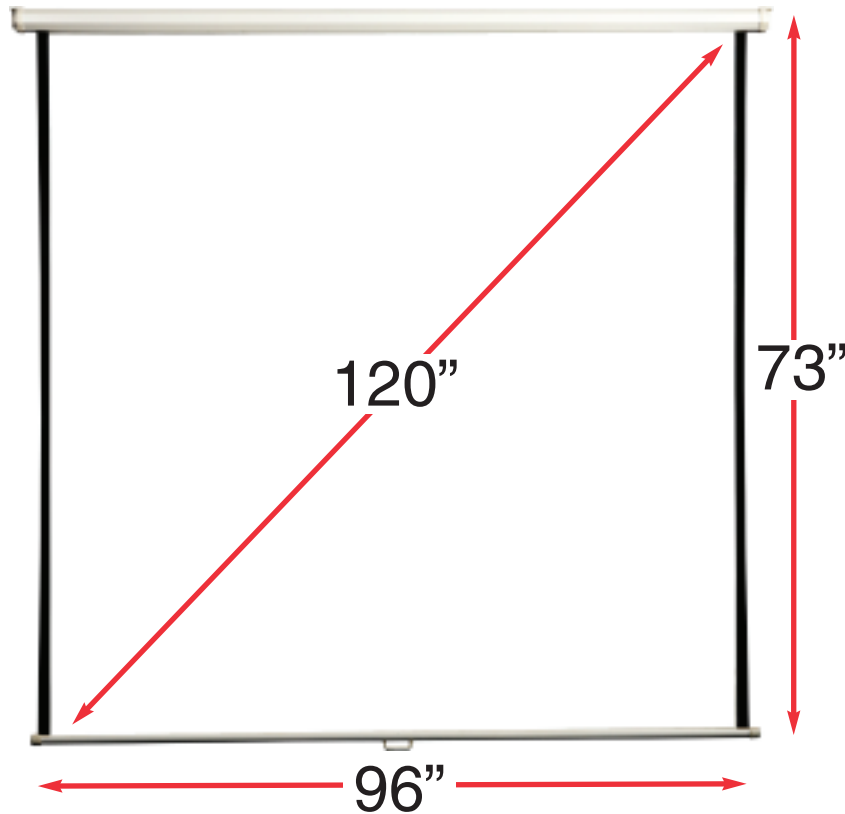

MUSTANGTM MANUAL 4:3 SCREENS

Mustang's Manual Projection Screen easily install to a wall or ceiling, and effortlessly pull down and roll back up into the case. When looking for clean-line design that also delivers top of the line performance, choose Mustang's Manual Projection Screen. This screen easily pulls down to watch a movie or view a presentation, and then rolls up into its scratch resistant steel white case. With preset stops every 13 cm, you can pull the screen down as far or as little as you need to best fit your picture. Once the screen is pulled down, enjoy the screen's matte white viewing surface, which diffuses projected light uniformly over the screen- creating ideal viewing from any angle. Black masking borders around the sides of the screen increase picture focus and contrast. The HDTV (widescreen) versions include a black masking border above the image for a crisp clean look. Mustang's Manual Projection Screen is the ultimate pull-down projection screen.

**S
C
-
M
1
2
0
D
4
3**

**M
A
N
U
A
L**

SPECIFICATIONS:

- Nominal Diagonal Size: 120"
- Aspect Ratio: 4:3 NTSC Video
- Screen Size: 96" w x 73" h
- Viewing Size: 92" w x 69" h
- Screen Material: Matte White
- Top Mask: 6" Mask
- Case Size: Length: 103.7" Diameter: 2.6"
- Case Color: White
- Format: Manual Wall Mount
- Gain: 1.0