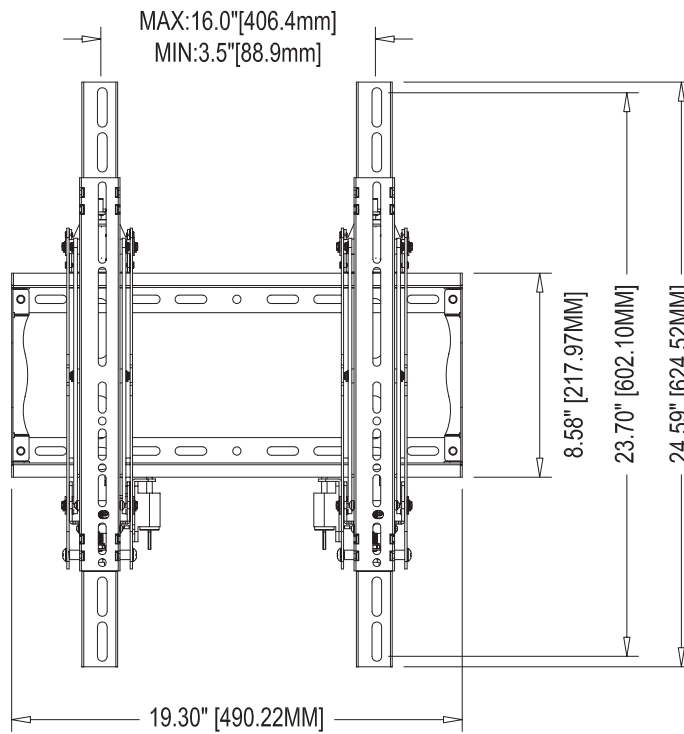

 37"-60" / 94cm-152.4cm

 200 LB / 91 KG

Functional Specifications

Depth from wall: 3.39" (86mm)

Extension: 10.69" (271mm)

Mounting Surfaces: Wood stud, concrete & cinder block (with included hardware). Metal Stud (requires accessories).

Extends up to 10.69" for easy access and wiring.

■ Screen Size Variety

Fits most 37" to 60" flat panel screens weighing up to 200lb (91kg).

■ Adjustment

Features lateral, vertical, horizontal and plumb adjustments that enables easy operation and simple maintenance.

Product Specifications

Package Specifications

PRODUCT WEIGHT	LOAD CAPACITY	COLORS	FINISH	PACKAGE SIZE (WxHxD)	SHIP WEIGHT	UPC CODE	PACKAGE CONTENTS
15lb (6.8kg)	200lb (91kg)	Black	Scratch resistant powder coating	21" x 13" x 5"	16.8lb (7.6kg)	(Black) MPVWP-L46U-PP	Mount, wall and screen mounting hardware, product manual.

Mounting Interface

Max Mounting Pattern
400mm (W) x 600mm (H)

W	100mm	200mm	200mm	300mm	300mm	400mm	400mm	600mm
	X	X	X	X	X	X	X	X
H	100mm	100mm	200mm	200mm	300mm	300mm	400mm	400mm

Visit mustangav.com to see the full line of vidamounts LCD/plasma, projector and TV/monitor mounts.