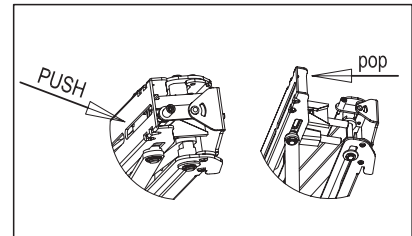

Max Mounting Pattern:

400mm (31.5") width

600mm (15.7") height

Load Capacity: 200 LB / 91 KG

Warranty: Limited 10 Years

■ Universal Design/VESA Compatible

Fits any hole pattern up to 400x600mm.

■ Extendable

Extends up to 10.69" for easy access and wiring.

■ Screen Size Variety

Fits most 37" to 60" flat panel screens weighing up to 200lb (91kg).

■ Adjustment

Features lateral, vertical, horizontal and plumb adjustments that enables easy operation and simple maintenance.

■ Easy Installation

Multiple adjustment points make installation fast and easy.

■ Cable Management

Integrated cable management for a clean look.

■ Included Hardware

Pre-sorted hardware pack for easy component selection and installation (hardware for installation to wood studs or concrete surfaces included).

Product Specifications

Package Specifications

PRODUCT WEIGHT	LOAD CAPACITY	COLORS	FINISH	PACKAGE SIZE (WxHxD)	SHIP WEIGHT	UPC CODE	PACKAGE CONTENTS
15lb (6.8kg)	200lb (91kg)	Black	Scratch resistant powder coating	21" x 13" x 5"	16.8lb (7.6kg)	(Black) MPVWP-L46U-PP	Mount, wall and screen mounting hardware, product manual.