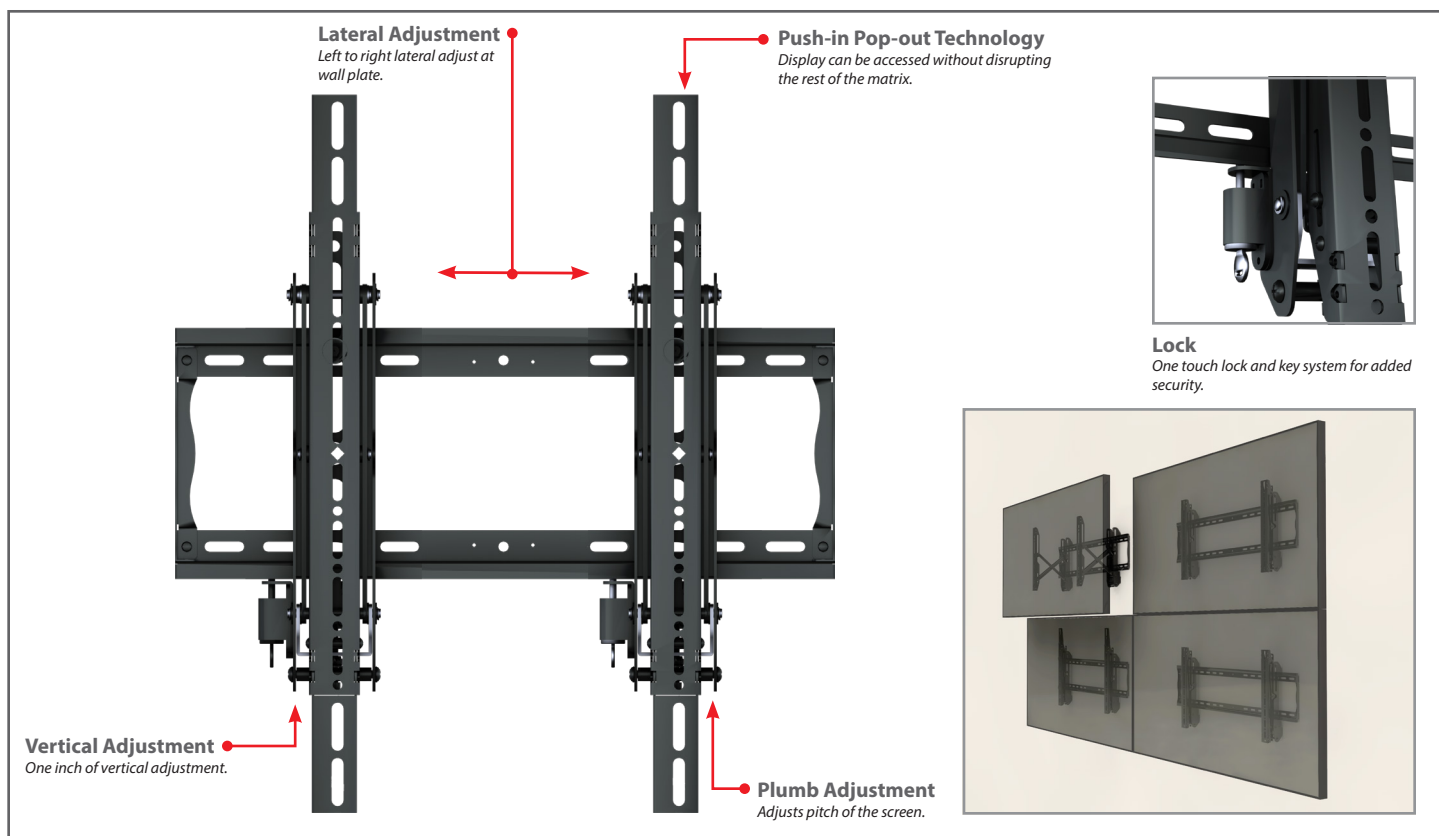

Professional Solutions - Unrivaled Value

Mustang's best value in class Video Wall Mount System features lateral, vertical, horizontal, and plumb adjustments that enable quick installation, easy operation and simple maintenance. Our proprietary Push in - Pop out™ Technology allows a single display to be accessed without any disruption to the rest of the matrix, and the entire grid can be laid out by a single installer.

 37"-60" / 94cm-152.4cm

 200 LB / 91 KG

Functional Specifications

Depth from wall: 3.39" (86mm)

Extension: 10.69" (271mm)

Mounting Surfaces: Wood stud, concrete & cinder block (with included hardware). Metal Stud (requires accessories).

Max Mounting Pattern:

400mm (31.5") width

600mm (15.7") height

Load Capacity: 200 LB / 91 KG

Warranty: Limited 10 Years

■ Universal Design/VESA Compatible

Fits any hole pattern up to 400x600mm.

■ Extendable

Extends up to 10.69" for easy access and wiring.

■ Screen Size Variety

Fits most 37" to 60" flat panel screens weighing up to 200lb (91kg).

■ Adjustment

Features lateral, vertical, horizontal and plumb adjustments that enables easy operation and simple maintenance.