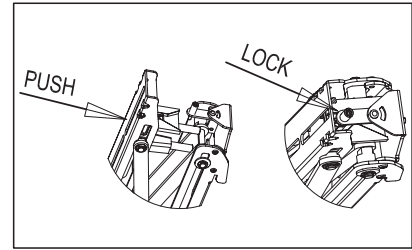

Max Mounting Pattern:

400mm (31.5") width

600mm (15.7") height

Load Capacity: 200 LB / 91 KG

Warranty: Limited 10 Years

■ Universal Design/VESA Compatible

Fits any hole pattern up to 400x600mm.

■ Extendable

Extends up to 10.69" for easy access and wiring.

■ Screen Size Variety

Fits most 37" to 60" flat panel screens weighing up to 200lb (91kg).

■ Adjustment

Features lateral, vertical, horizontal and plumb adjustments that enables easy operation and simple maintenance.

■ Easy Installation

Multiple adjustment points make installation fast and easy.

■ Cable Management

Integrated cable management for a clean look.

■ Included Hardware

Pre-sorted hardware pack for easy component selection and installation (hardware for installation to wood studs or concrete surfaces included).

Product Specifications

Package Specifications

PRODUCT WEIGHT	LOAD CAPACITY	COLORS	FINISH	PACKAGE SIZE (WxHxD)	SHIP WEIGHT	UPC CODE	PACKAGE CONTENTS
15lb (6.8kg)	200lb (91kg)	Black	Scratch resistant powder coating	21" x 13" x 5"	16.8lb (7.6kg)	(Black) MPVWP-L46U-PP	Mount, wall and screen mounting hardware, product manual.