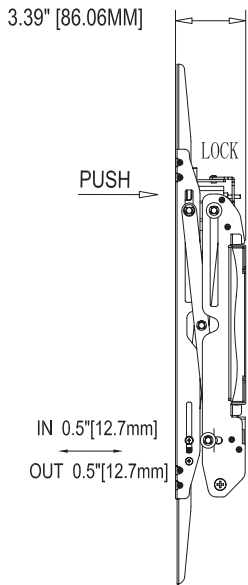

 37"-60" / 94cm-152.4cm

 200 LB / 91 KG

Functional Specifications

Depth from wall: 3.39" (86mm)

Extension: 10.69" (271mm)

Mounting Surfaces: Wood stud, concrete & cinder block (with included hardware). Metal Stud (requires accessories).

Extends up to 10.69" for easy access and wiring.

■ Screen Size Variety

Fits most 37" to 60" flat panel screens weighing up to 200lb (91kg).

■ Adjustment

Features lateral, vertical, horizontal and plumb adjustments that enables easy operation and simple maintenance.

Product Specifications

Package Specifications

PRODUCT WEIGHT	LOAD CAPACITY	COLORS	FINISH	PACKAGE SIZE (WxHxD)	SHIP WEIGHT	UPC CODE	PACKAGE CONTENTS
15lb (6.8kg)	200lb (91kg)	Black	Scratch resistant powder coating	21" x 13" x 5"	16.8lb (7.6kg)	(Black) MPVWP-L46U-PP	Mount, wall and screen mounting hardware, product manual.

Mounting Interface

Max Mounting Pattern
400mm (W) x 600mm (H)

W	100mm	200mm	200mm	300mm	300mm	400mm	400mm	600mm
	X	X	X	X	X	X	X	X
H	100mm	100mm	200mm	200mm	300mm	300mm	400mm	400mm

Visit mustangav.com to see the full line of vidamounts LCD/plasma, projector and TV/monitor mounts.