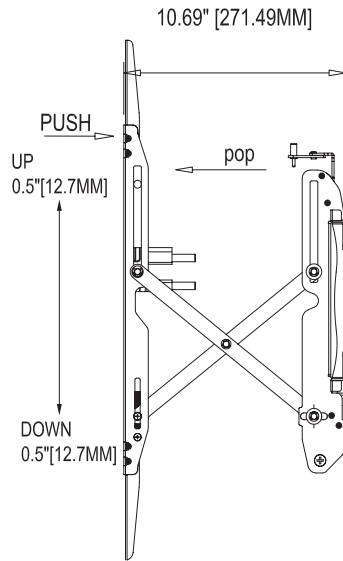

 37"-60" / 94cm-152.4cm

 200 LB / 91 KG

Functional Specifications

Depth from wall: 3.39" (86mm)

Extension: 10.69" (271mm)

Mounting Surfaces: Wood stud, concrete & cinder block (with included hardware). Metal Stud (requires accessories).

Max Mounting Pattern:

400mm (31.5") width

600mm (15.7") height

Load Capacity: 200 LB / 91 KG

Warranty: Limited 10 Years

■ Universal Design/VESA Compatible

Fits any hole pattern up to 400x600mm.

■ Extendable

Product Specifications

Package Specifications

PRODUCT WEIGHT	LOAD CAPACITY	COLORS	FINISH	PACKAGE SIZE (WxHxD)	SHIP WEIGHT	UPC CODE	PACKAGE CONTENTS
15lb (6.8kg)	200lb (91kg)	Black	Scratch resistant powder coating	21" x 13" x 5"	16.8lb (7.6kg)	(Black) MPVWP-L46U-PP	Mount, wall and screen mounting hardware, product manual.

Mounting Interface

Max Mounting Pattern
400mm (W) x 600mm (H)

W	100mm	200mm	200mm	300mm	300mm	400mm	400mm	600mm
	X	X	X	X	X	X	X	X
H	100mm	100mm	200mm	200mm	300mm	300mm	400mm	400mm

Visit mustangav.com to see the full line of vidamounts LCD/plasma, projector and TV/monitor mounts.