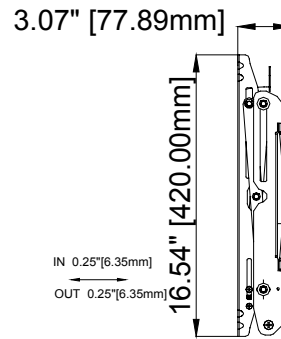

Max Mounting Pattern:

800mm (31.5") width

400mm (15.7") height

Load Capacity: 200 LB / 91 KG

Warranty: Limited 10 Years

- **Universal Design/VESA Compatible**

Fits any hole pattern up to 800x400mm.

- **Extendable**

Extends up to 10.69" for easy access and wiring.

- **Screen Size Variety**

Fits most 37" to 60" flat panel screens weighing up to 200lb (91kg).

- **Adjustment**

Features lateral, vertical, horizontal and plumb adjustments that enables easy operation and simple maintenance.

Product Specifications				Package Specifications			
PRODUCT WEIGHT	LOAD CAPACITY	COLORS	FINISH	PACKAGE SIZE (WxHxD)	SHIP WEIGHT	UPC CODE	PACKAGE CONTENTS
16.5lb (7.5kg)	200lb (91kg)	Black	Scratch resistant powder coating	36" x 12" x 5"	17.4lb (8kg)	(Black) MPVW-X84U	Mount, wall and screen mounting hardware, product manual.

Mounting Interface													
	Max Mounting Pattern												
	800mm (W) x 400mm (H)			W	100mm	200mm	200mm	300mm	300mm	400mm	400mm	600mm	800mm
				H	X	X	X	X	X	X	X	X	X
			H	100mm	100mm	200mm	200mm	300mm	300mm	400mm	400mm	400mm	