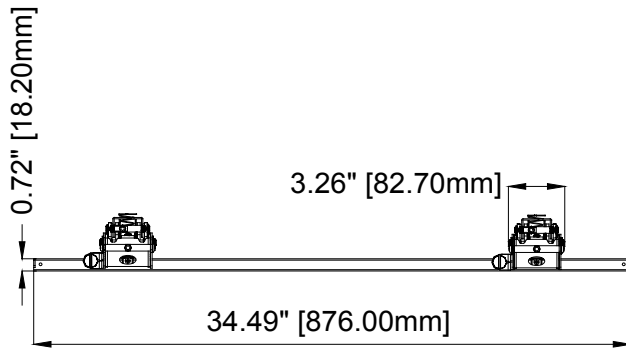

 37"-75" / 94cm-190.5cm

 200 LB / 91 KG

Functional Specifications

Depth from wall: 3.07" (78mm)

Extension: 10.69" (271mm)

Mounting Surfaces: Wood stud, concrete & cinder block (with included hardware). Metal Stud (requires accessories).

Max Mounting Pattern:

800mm (31.5") width

400mm (15.7") height

Load Capacity: 200 LB / 91 KG

Warranty: Limited 10 Years

- **Universal Design/VESA Compatible**

Fits any hole pattern up to 800x400mm.

- **Extendable**

Product Specifications				Package Specifications			
PRODUCT WEIGHT	LOAD CAPACITY	COLORS	FINISH	PACKAGE SIZE (WxHxD)	SHIP WEIGHT	UPC CODE	PACKAGE CONTENTS
16.5lb (7.5kg)	200lb (91kg)	Black	Scratch resistant powder coating	36" x 12" x 5"	17.4lb (8kg)	(Black) MPVW-X84U	Mount, wall and screen mounting hardware, product manual.

Mounting Interface													
	Max Mounting Pattern												
	800mm (W) x 400mm (H)			W	100mm	200mm	200mm	300mm	300mm	400mm	400mm	600mm	800mm
				H	X	X	X	X	X	X	X	X	X
			H	100mm	100mm	200mm	200mm	300mm	300mm	400mm	400mm	400mm	