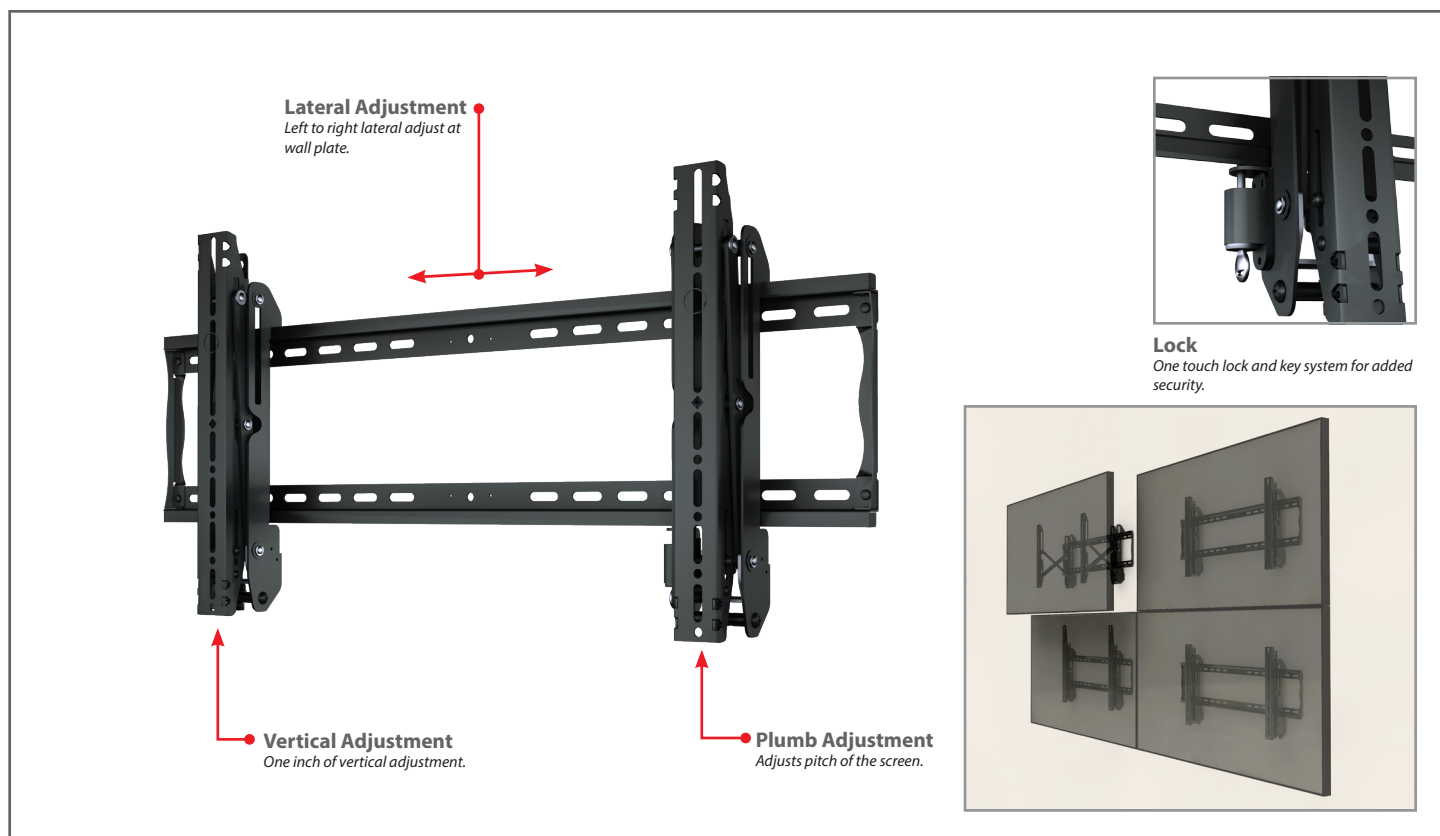

 37"-75" / 94cm-190.5cm

 200 LB / 91 KG

Functional Specifications

Depth from wall: 3.07" (78mm)

Extension: 10.69" (271mm)

Mounting Surfaces: Wood stud, concrete & cinder block (with included hardware). Metal Stud (requires accessories).

Extends up to 10.69" for easy access and wiring.

- **Screen Size Variety**

Fits most 37" to 60" flat panel screens weighing up to 200lb (91kg).

- **Adjustment**

Features lateral, vertical, horizontal and plumb adjustments that enables easy operation and simple maintenance.

- **Easy Installation**

Multiple adjustment points make installation fast and easy.

- **Cable Management**

Integrated cable management for a clean look.

- **Included Hardware**

Pre-sorted hardware pack for easy component selection and installation (hardware for installation to wood studs or concrete surfaces included).

Product Specifications				Package Specifications			
PRODUCT WEIGHT	LOAD CAPACITY	COLORS	FINISH	PACKAGE SIZE (WxHxD)	SHIP WEIGHT	UPC CODE	PACKAGE CONTENTS
16.5lb (7.5kg)	200lb (91kg)	Black	Scratch resistant powder coating	36" x 12" x 5"	17.4lb (8kg)	(Black) MPVW-X84U	Mount, wall and screen mounting hardware, product manual.