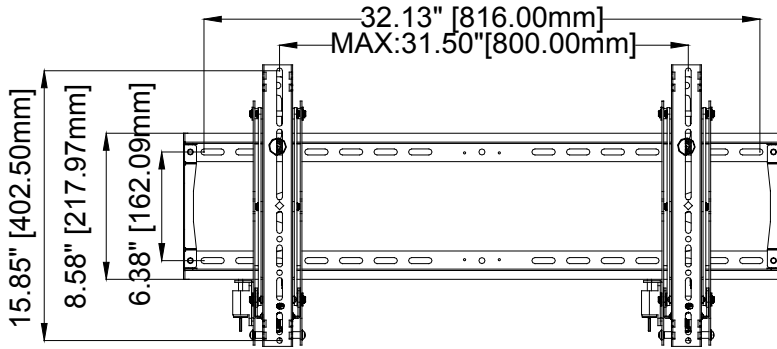

 37"-75" / 94cm-190.5cm

 200 LB / 91 KG

Functional Specifications

Depth from wall: 3.07" (78mm)

Extension: 10.69" (271mm)

Mounting Surfaces: Wood stud, concrete & cinder block (with included hardware). Metal Stud (requires accessories).

Max Mounting Pattern:

800mm (31.5") width

400mm (15.7") height

Load Capacity: 200 LB / 91 KG

Warranty: Limited 10 Years

- **Universal Design/VESA Compatible**

Fits any hole pattern up to 800x400mm.

- **Extendable**

Product Specifications				Package Specifications			
PRODUCT WEIGHT	LOAD CAPACITY	COLORS	FINISH	PACKAGE SIZE (WxHxD)	SHIP WEIGHT	UPC CODE	PACKAGE CONTENTS
16.5lb (7.5kg)	200lb (91kg)	Black	Scratch resistant powder coating	36" x 12" x 5"	17.4lb (8kg)	(Black) MPVW-X84U	Mount, wall and screen mounting hardware, product manual.

Mounting Interface													
	Max Mounting Pattern												
	800mm (W) x 400mm (H)			W	100mm	200mm	200mm	300mm	300mm	400mm	400mm	600mm	800mm
				H	X	X	X	X	X	X	X	X	X
			H	100mm	100mm	200mm	200mm	300mm	300mm	400mm	400mm	400mm	