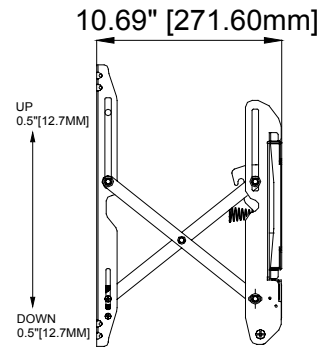

Max Mounting Pattern:

800mm (31.5") width

400mm (15.7") height

Load Capacity: 200 LB / 91 KG

Warranty: Limited 10 Years

- **Universal Design/VESA Compatible**

Fits any hole pattern up to 800x400mm.

- **Extendable**

Extends up to 10.69" for easy access and wiring.

- **Screen Size Variety**

Fits most 37" to 60" flat panel screens weighing up to 200lb (91kg).

- **Adjustment**

Features lateral, vertical, horizontal and plumb adjustments that enables easy operation and simple maintenance.

Product Specifications				Package Specifications			
PRODUCT WEIGHT	LOAD CAPACITY	COLORS	FINISH	PACKAGE SIZE (WxHxD)	SHIP WEIGHT	UPC CODE	PACKAGE CONTENTS
16.5lb (7.5kg)	200lb (91kg)	Black	Scratch resistant powder coating	36" x 12" x 5"	17.4lb (8kg)	(Black) MPVW-X84U	Mount, wall and screen mounting hardware, product manual.

Mounting Interface													
	Max Mounting Pattern												
	800mm (W) x 400mm (H)			W	100mm	200mm	200mm	300mm	300mm	400mm	400mm	600mm	800mm
				H	X	X	X	X	X	X	X	X	X
			H	100mm	100mm	200mm	200mm	300mm	300mm	400mm	400mm	400mm	