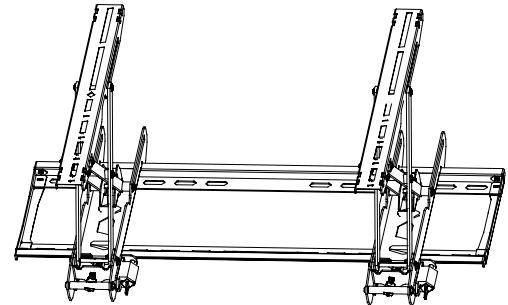

Max Mounting Pattern:

800mm (31.5") width

400mm (15.7") height

Load Capacity: 200 LB / 91 KG

Warranty: Limited 10 Years

- **Universal Design/VESA Compatible**

Fits any hole pattern up to 800x400mm.

- **Extendable**

Extends up to 10.69" for easy access and wiring.

- **Screen Size Variety**

Fits most 37" to 60" flat panel screens weighing up to 200lb (91kg).

- **Adjustment**

Features lateral, vertical, horizontal and plumb adjustments that enables easy operation and simple maintenance.

- **Easy Installation**

Multiple adjustment points make installation fast and easy.

- **Cable Management**

Integrated cable management for a clean look.

- **Included Hardware**

Pre-sorted hardware pack for easy component selection and installation (hardware for installation to wood studs or concrete surfaces included).

Product Specifications				Package Specifications			
PRODUCT WEIGHT	LOAD CAPACITY	COLORS	FINISH	PACKAGE SIZE (WxHxD)	SHIP WEIGHT	UPC CODE	PACKAGE CONTENTS
16.5lb (7.5kg)	200lb (91kg)	Black	Scratch resistant powder coating	36" x 12" x 5"	17.4lb (8kg)	(Black) MPVW-X84U	Mount, wall and screen mounting hardware, product manual.