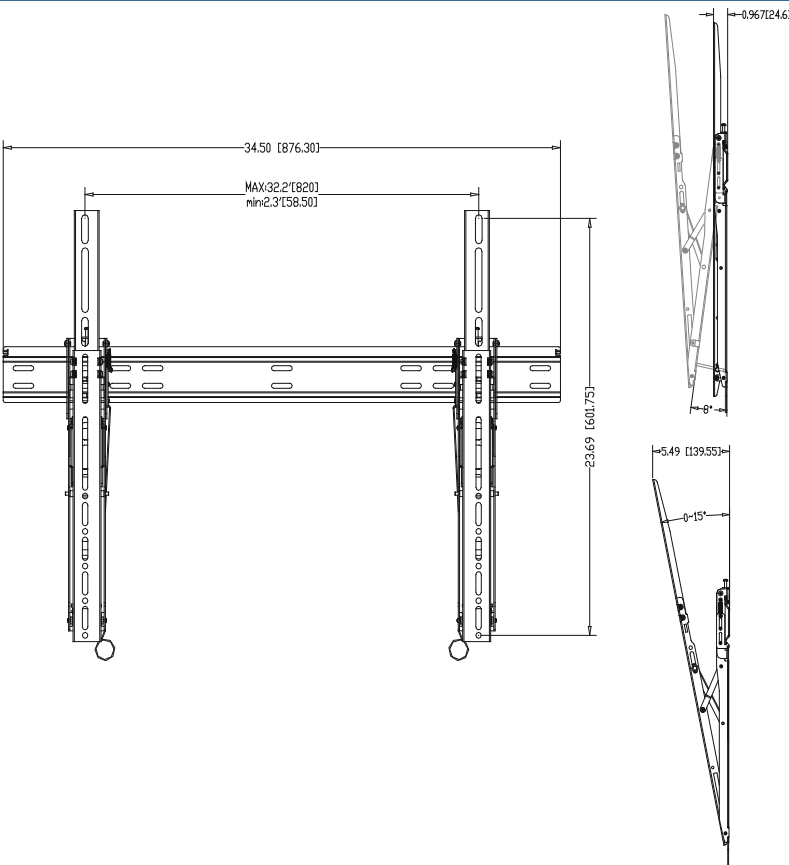

MPTU-X86U

Up to 15° of tilt for perfect placement

Built-in kickstand feature allows easy access for wiring

Model	TV Sizes	Max Mounting Pattern (WxH)	Load Rating
MPTU-X86U	37" - 70"	820x601mm	120lb

■ Ultra-Flat

Super slim design holds flat panel displays only 0.97" (25mm) from the wall.

■ Installation Surfaces

Comes pre-assembled for quick and easy installation, simply hang the screen and click in place.

■ Tilt

Smooth functioning tilt mechanism allows 15° of adjustment without the need to continuously readjust a tension knob or screw.

■ VESA Compatible Universal Design

Compatible with all VESA patterns to 800x600mm. Maximum universal mounting pattern 820x601mm.