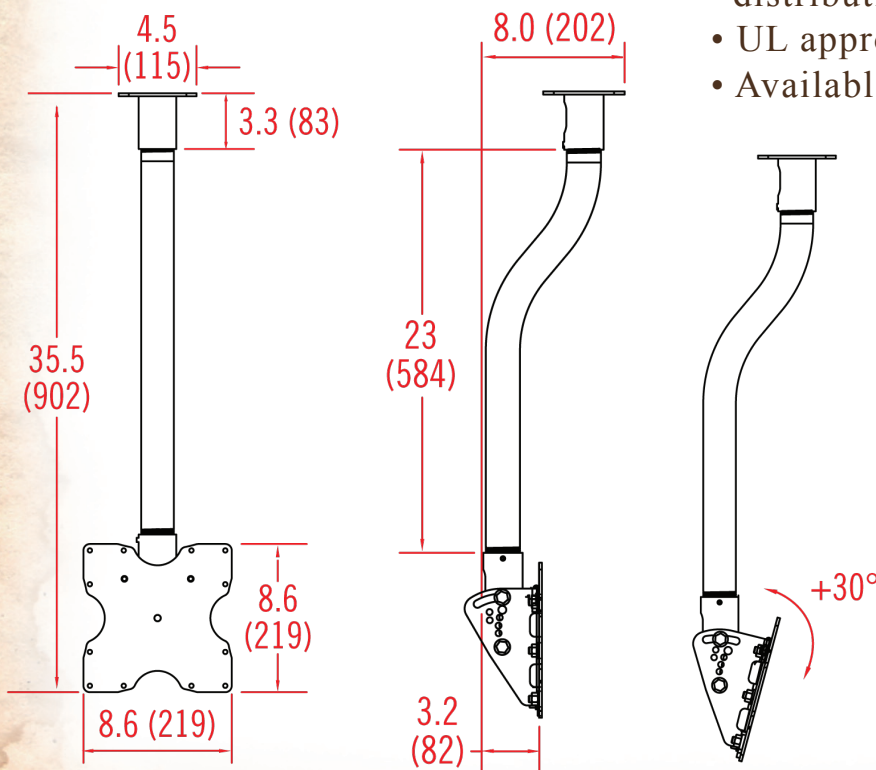

MUSTANG™

PROFESSIONAL SERIES MOUNTS

MP-CEILM

The MP-CEILM is a reliable, streamlined single ceiling mount designed by professionals for professionals. Its advanced features include integrated cable management and the ability to select between portrait and landscape viewing.

- Single tilt ceiling mount
- Fits 23" - 37" flat panel displays
- Supports up to 200 lbs
- Tilts up to 30° in 5° increments
- Includes ceiling plate and 24" of 1.5" NPT pipe
- Includes complete Grade 5 hardware kit
- Universal and VESA compliant (100/200)
- Lift and lock for easy installation
- Integrated cable management routes cables through NPT pipe and ceiling plate
- S-bend pipe provides proper weight distribution
- UL approved
- Available in Black

Box Contents Qty

Ceiling Plate	1
Bent Pipe	1
Tilt Hanger	1
Adapter Plate	1
Complete Mount	1
Installation Hardware Kit	1
Complete Panel	1
Attachment Hardware Kit	1
Instruction Manual	1
Flat Panel	1
Compatibility Chart	1